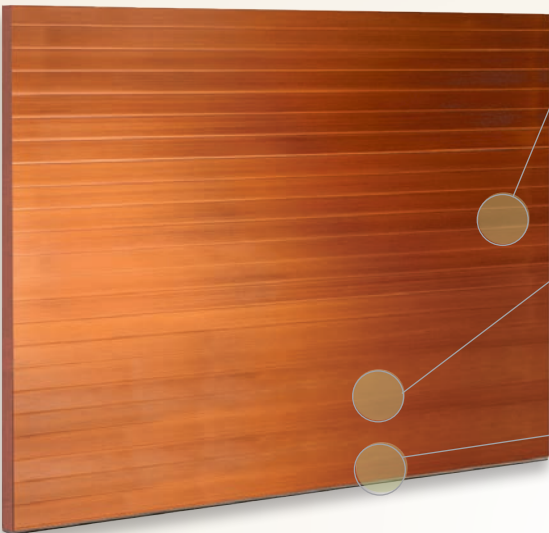

Built better from the inside out

Model 984 7' high, Horizontal V-groove, Red Oak stain

Foamed-in-place

polyurethane insulation

with an R-value* of 7.6 helps control costly heat loss and gain. This type of insulation can diminish street noise and provides for quieter door operation.

Designed with award-winning safety and technology features

including pinch-resistant door panels.

Bulb-type bottom weather seal

guards against wind and rain while providing a cushion when closing.

High cycle spring option

Choose a 25,000 cycle spring for almost twice the life of a standard torsion spring.

Fiberglass exterior

The beauty of wood with less maintenance.

Factory installed powder coated hardware

Ensures proper alignment and smoother operation with a clean interior appearance.

*Overhead Door Corporation uses a calculated door section R-value for our insulated doors.

To prevent fading on exterior, water based, satin finish clear coat should be applied every 1-3 years, depending on environment. Please refer to the owner manual and Field Painting & Finishing document on www.overheaddoor.com.

Wind load and custom options available upon request.