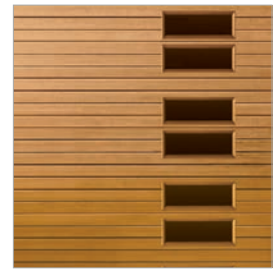

Windows may be arranged vertically or horizontally. Up to 50% of the door can include windows. Windows placed in the bottom section of the door must have DSB 1/8" tempered or 1/2" insulated glass.

Choose a glass* type: